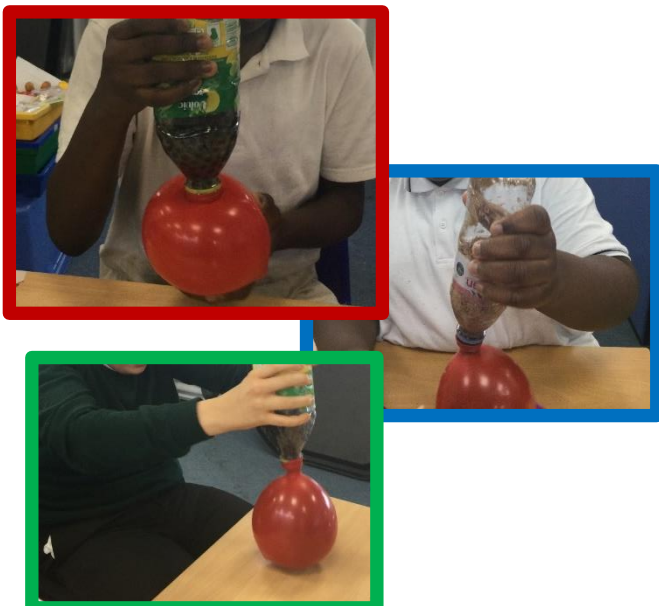

Forest Approach **News**

limeacademyforestapproach.org

Message from the Head teacher:

Hello everyone,

It's great to see the students back and enjoying their lessons.

The lovely weather made for some fantastic water play – what a good way to keep cool.

Please remember to log on to EFL and Arbor and if you have any issues please contact us via limeacademyforestapproach.office@limetrust.org

Have a lovely weekend!

Mary Bickmore,
Head Teacher

Aspen Class

In Aspen class, we made some sensory toys using a range of textures. We made sand sensory toys and water beads sensory toys for our classroom. The pupils all had fun when making them and enjoyed exploring them after.